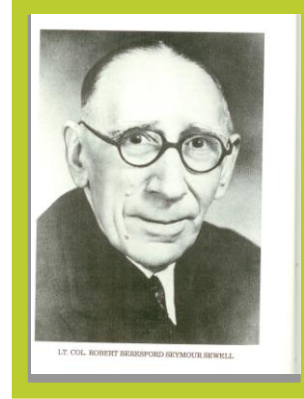

Directors of Zoological Survey of India

1.	Dr. T. N. Annandale	1916 – 1924
2.	Dr. S. W. Kemp	1924
3.	Lt. Col. R. B. S. Sewell	1925 – 1933
4.	Dr. Bani Prasad	1933 – 1944
5.	Dr. B. N. Chopra	1944 – 1947
6.	Dr. S. L. Hora	1947 – 1955
7.	Dr. M. L. Roonwal	1956 – 1965
8.	Dr. A. P. Kapur	1966 – 1973
9.	Dr. T. N. Ananthkrishnan	1977 – 1980
10.	Dr. K. K. Tiwari	1980 – 1981
11.	Dr. B. K. Tikader	1981 – 1986
12.	Dr. M. Shamim Jairajpuri	1989 – 1991
13.	Dr. A.K.Ghosh	1992-1996
14.	Dr. J.R.B.Alfred	1997-2006
15.	Dr. Ramakrishna	2007-2010
16.	Dr. K.Venkataraman	2010-